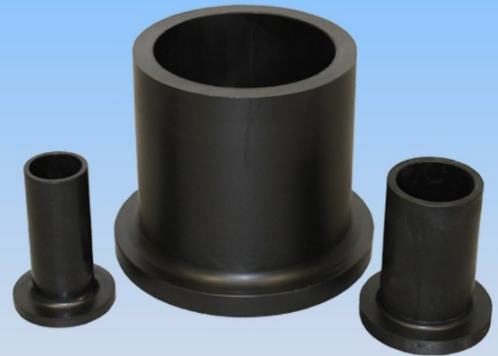

BUTT FUSION FITTINGS: ADAPTERS, BACK-UP RINGS

Size	Part Number
1" BUTT FUSION FLANGE ADAPTER	BFPFA5
1-1/4" BUTT FUSION FLANGE ADAPTER	BFPFA6
1-1/2" BUTT FUSION FLANGE ADAPTER	BFPFA7
2" BUTT FUSION FLANGE ADAPTER-TAPERED	BFPFA8-T
3" BUTT FUSION FLANGE ADAPTER-TAPERED	BFPFA10-T
4" BUTT FUSION FLANGE ADAPTER-TAPERED	BFPFA11-T
6" BUTT FUSION FLANGE ADAPTER-TAPERED	BFPFA12-T
8" BUTT FUSION FLANGE ADAPTER-TAPERED	BFPFA14-T
10" BUTT FUSION FLANGE ADAPTER-TAPERED	BFPFA16-T
12" BUTT FUSION FLANGE ADAPTER-TAPERED	BFPFA18-T
14" BUTT FUSION FLANGE ADAPTER	BFPFA20
16" BUTT FUSION FLANGE ADAPTER	BFPFA22
18" BUTT FUSION FLANGE ADAPTER	BFPFA24
24" BUTT FUSION FLANGE ADAPTER	BFPFA30

NOTE: FITTINGS LISTED ABOVE ARE SDR11

****Un-tapered are special order**

Size	Part Number
1" IPS METAL BACK-UP RING 150#	DFIBR5
1-1/4" IPS METAL BACK-UP RING 150#	DFIBR6
1-1/2" IPS METAL BACK-UP RING 150#	DFIBR7
2" IPS METAL BACK-UP RING 150#	DFIBR8
3" IPS METAL BACK-UP RING 150#	DFIBR10
4" IPS METAL BACK-UP RING 150#	DFIBR11
6" IPS METAL BACK-UP RING 150#	DFIBR12
8" IPS METAL BACK-UP RING 150#	DFIBR14
10" IPS METAL BACK-UP RING 150#	DFIBR16
12" IPS METAL BACK-UP RING 150#	DFIBR18
14" IPS METAL BACK-UP RING 150#	DFIBR20
16" IPS METAL BACK-UP RING 150#	DFIBR22
18" IPS METAL BACK-UP RING 150#	DFIBR24
24" IPS METAL BACK-UP RING 150#	DFIBR30